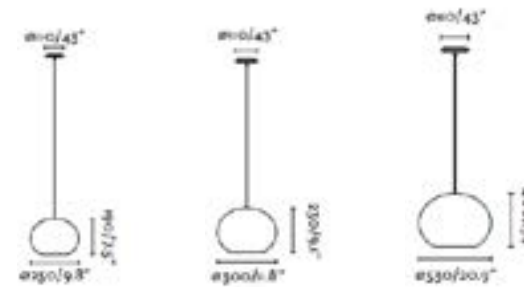

Suspended / Suspensión

● 65134-75 Matt Black/Negro Mate + Rattan/Ratán 1 E27 max. 15W ☒
[17426/17498 Smart Bulb]

Body Steel/Acero
Shade Rattan/Ratán

65134-73

65134-74

65134-75