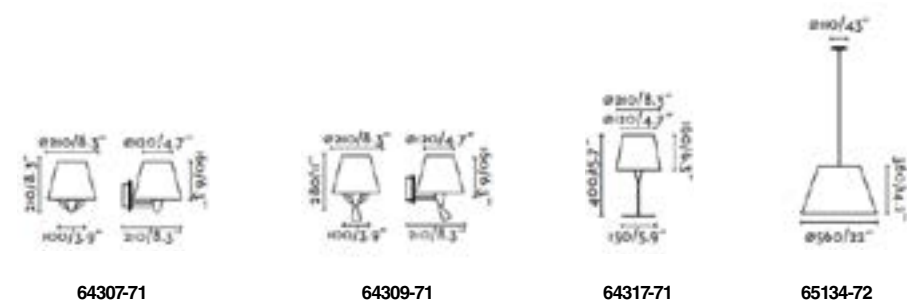

Surface / Superficie

● 64307-71 Matt Black/Negro Mate + Rattan/Ratán	1 E27 max. 15W ☒ [17426/17498 Smart Bulb]	Body Steel/Acero Shade Rattan/Ratán	⚡ ⓧ

Surface / Superficie

● 64309-71 Matt Black/Negro Mate + Rattan/Ratán	1 E27 max. 15W ☒ [17426/17498 Smart Bulb]	Body Steel/Acero Shade Rattan/Ratán	⚡ ⓧ

Table / Mesa

● 64317-71 Matt Black/Negro Mate + Rattan/Ratán	1 E27 max. 15W ☒ [17426/17498 Smart Bulb]	Body Steel/Acero Shade Rattan/Ratán	⚡ ⓧ 1.5MT

Suspended / Suspensión

● 65134-72 Matt Black/Negro Mate + Rattan/Ratán	1 E27 max. 15W ☒ [17426/17498 Smart Bulb]	Body Steel/Acero Shade Rattan/Ratán	⚡ ⓧ 2MT