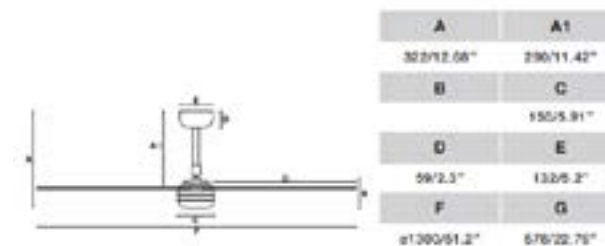

new arrivals

fan / ventilación

Punt

- 33814 White/Blanco + Matt White/Blanco Mate
- 33815 Black/Negro + Matt Black/Negro Mate
- 33816 White/Blanco + Wood/Madera
- 33817 Black/Negro + Wood/Madera

Material Body Steel/Acero
Material Blades ABS

Programmer 2-6h
W 6-7-12-19-25-35
RPM 110-128-146-170-185-200
Airflow 187.46 m3 min
V/Hz 220V- 240V/50-60HZ
Opt. downrod

Smart fan

- 33814WP White/Blanco + Matt White/Blanco Mate
- 33815WP Black/Negro + Matt Black/Negro Mate
- 33816WP White/Blanco + Wood/Madera
- 33817WP Black/Negro + Wood/Madera

Material Body Steel/Acero
Material Blades ABS

Programmer 2-6h
W 6-7-12-19-25-35
RPM 110-128-146-170-185-200
Airflow 187.46 m3 min
V/Hz 220V- 240V/50-60HZ
Opt. downrod

With light / Con luz

- 33814-20 White/Blanco + Matt White/Blanco Mate
- 33815-21 Black/Negro + Matt Black/Negro Mate
- 33816-20 White/Blanco + Wood/Madera
- 33817-21 Black/Negro + Wood/Madera

Material Body Steel/Acero
Material Blades ABS
Diff Glass/Cristal

Programmer 2-6h
W 6-7-12-19-25-35
RPM 110-128-146-170-185-200
Airflow 187.46 m3 min
V/Hz 220V- 240V/50-60HZ
Opt. downrod

SMD LED 35W 1300Lm
Driver incl. Yes

Smart fan with light / Smart fan con luz

- 33814WP-20 White/Blanco + Matt White/Blanco Mate
- 33815WP-21 Black/Negro + Matt Black/Negro Mate
- 33816WP-20 White/Blanco + Wood/Madera
- 33817WP-21 Black/Negro + Wood/Madera

Material Body Steel/Acero
Material Blades ABS
Diff Glass/Cristal

Programmer 2-6h
W 6-7-12-19-25-35
RPM 110-128-146-170-185-200
Airflow 187.46 m3 min
V/Hz 220V- 240V/50-60HZ
Opt. downrod

SMD LED 35W 1300Lm
Driver incl. Yes