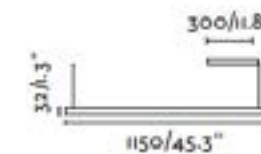

Surface canopy 60cm / Florón superficie 60cm

● 61101 Matt Black/Negro	SMD LED 15W 2700K 1500Lm CRI 90 Driver ☺	Body Aluminium/Aluminio Diff Opal PC/PC Opal	TRIAC L DIM 2MT 220-240V 50HZ

Recessed ø88mm canopy 60cm / Florón empotrado ø88mm 60cm

● 61105 Matt Black/Negro	SMD LED 15W 2700K 1500Lm CRI 90 Driver ☺	Body Aluminium/Aluminio Diff Opal PC/PC Opal	TRIAC L DIM 2MT 220-240V 50HZ

Surface canopy 115cm / Florón superficie 115cm

● 61103 Matt Black/Negro	SMD LED 15W 2700K 1500Lm CRI 90 Driver ☺	Body Aluminium/Aluminio Diff Opal PC/PC Opal	TRIAC L DIM 2MT 220-240V 50HZ

Recessed ø88mm canopy 115cm / Florón empotrado ø88mm 115cm

● 61104 Matt Black/Negro	SMD LED 30W 2700K 2800Lm CRI 90 Driver ☺	Body Aluminium/Aluminio Diff Opal PC/PC Opal	TRIAC L DIM 2MT 220-240V 50HZ