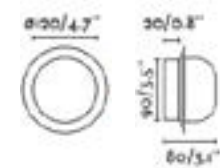

new arrivals

indoor / interior

Surface / Superficie

- 40095 White/Blanco
- 40096 Black/Negro
- 40097 Blue/Azul
- 40098 Coral
- 40099 Green/Verde

COB LED 4W 2700K 300Lm
Dimmable W 300 Driver ☉

Body Steel/Acero
Diff Opal White Glass/Cristal Blanco Opal

IP44 100-240V 50-60HZ