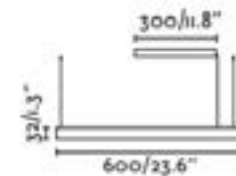

Surface canopy 60cm / Florón superficie 60cm

● 61101 Matt Black/Negro	SMD LED 15W 2700K 1500Lm CRI 90 Driver ☺	Body Aluminium/Aluminio Diff Opal PC/PC Opal	TRIAC L DIM 2MT 220-240V 50HZ

Recessed ø88mm canopy 60cm / Florón empotrado ø88mm 60cm

● 61105 Matt Black/Negro	SMD LED 15W 2700K 1500Lm CRI 90 Driver ☺	Body Aluminium/Aluminio Diff Opal PC/PC Opal	TRIAC L DIM 2MT 220-240V 50HZ

Surface canopy 115cm / Florón superficie 115cm

● 61103 Matt Black/Negro	SMD LED 15W 2700K 1500Lm CRI 90 Driver ☺	Body Aluminium/Aluminio Diff Opal PC/PC Opal	TRIAC L DIM 2MT 220-240V 50HZ

Recessed ø88mm canopy 115cm / Florón empotrado ø88mm 115cm

● 61104 Matt Black/Negro	SMD LED 30W 2700K 2800Lm CRI 90 Driver ☺	Body Aluminium/Aluminio Diff Opal PC/PC Opal	TRIAC L DIM 2MT 220-240V 50HZ