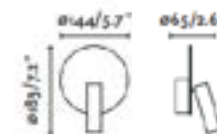

Surface / Superficie

- 68467 Matt White/Blanco Mate
- 68468 Matt Black/Negro Mate

COB LED 3W 2700K 240 Lm
CRI =80 Driver ©

Body Steel/Acero