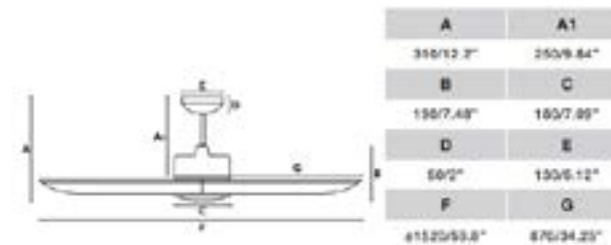

new arrivals

fan / ventilación

Tonic

● ● 33551 White/Blanco

Material Body Steel/Acero
Material Blades ABS

W 5-7-9-11-14-18
RPM 100-120-140-160-180-200
Airflow 180.57 m3 min
V/Hz 220V- 240V/50-60HZ
Opt. downrod

Light SMD LED 15W 3000K 1200Lm
CRI >80
Driver incl. Yes
Diff PC

Smart fan

● ● 33551WP White/Blanco

Material Body Steel/Acero
Material Blades ABS

W 5-7-9-11-14-18
RPM 100-120-140-160-180-200
Airflow 180.57 m3 min
V/Hz 220V- 240V/50-60HZ
Opt. downrod

Light SMD LED 15W 3000K 1200Lm
CRI >80
Driver incl. Yes
Diff PC