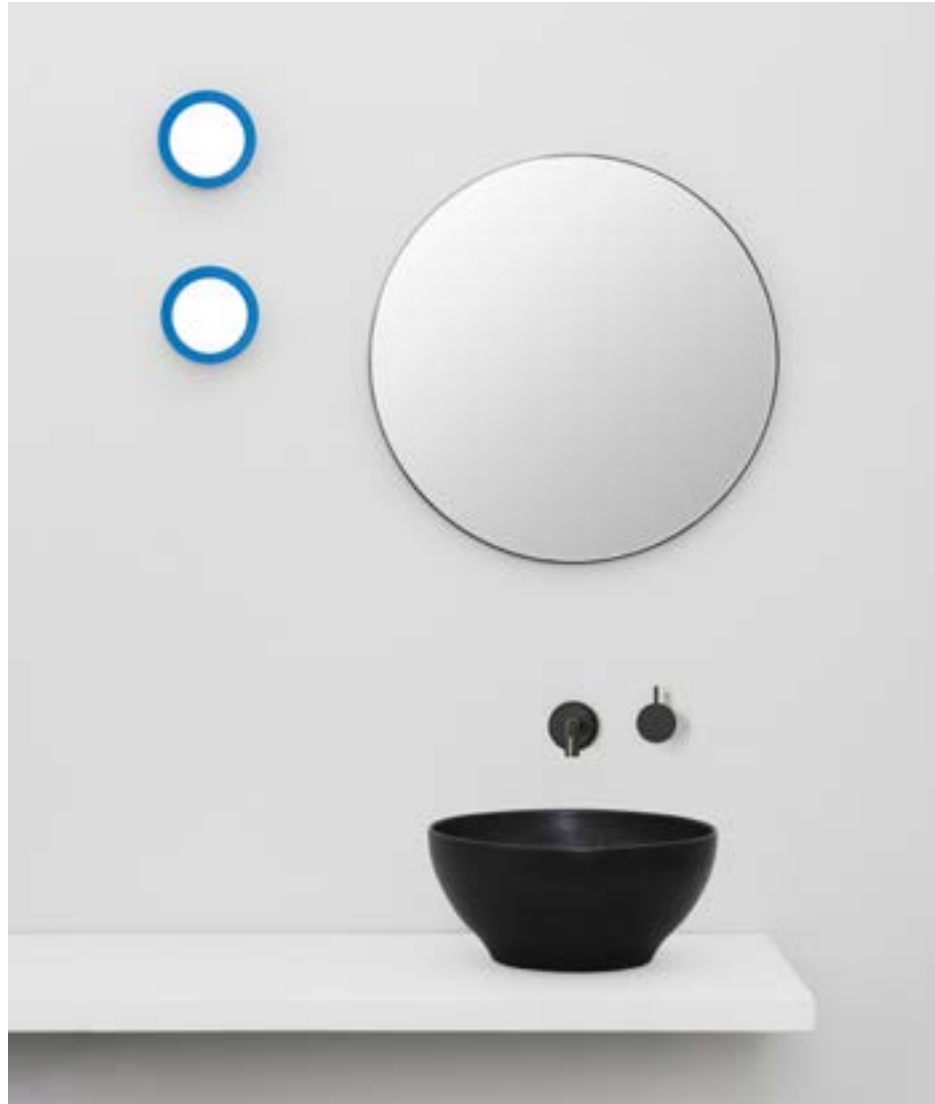

new arrivals

indoor / interior

Surface / Superficie

- 40095 White/Blanco
- 40096 Black/Negro
- 40097 Blue/Azul
- 40098 Coral
- 40099 Green/Verde

COB LED 4W 2700K 300Lm
Dimmable W 300 Driver ☉

Body Steel/Acero
Diff Opal White Glass/Cristal Blanco Opal

IP44 100-240V 50-60HZ