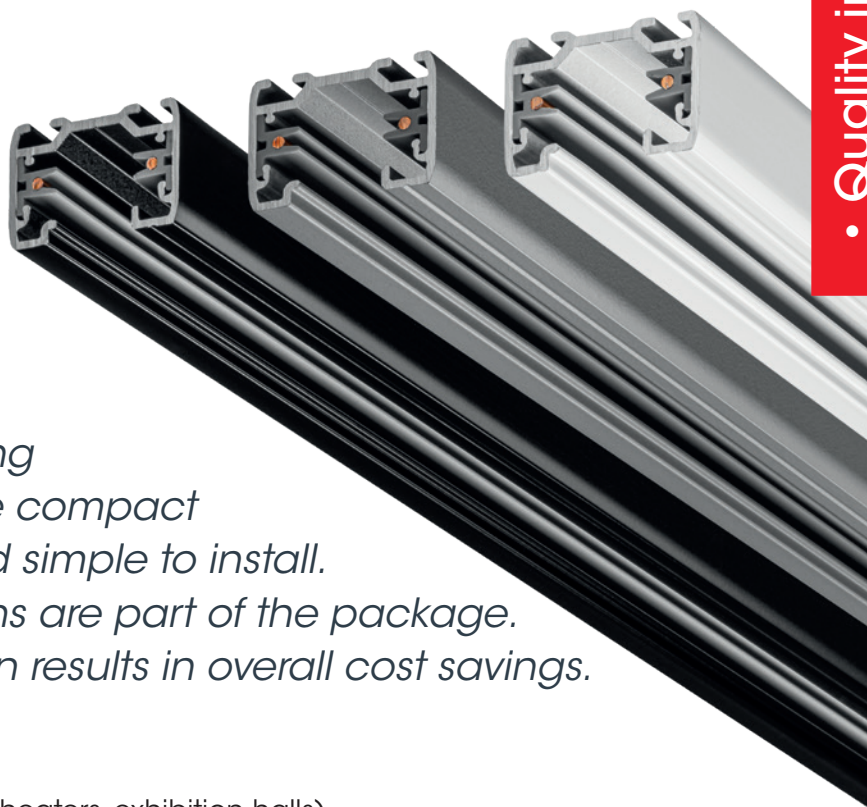

GLOBAL TRAC BASE