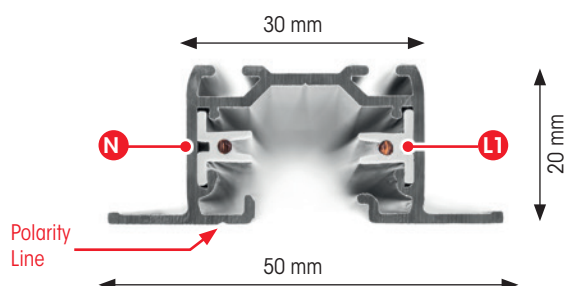

GBF Recessed