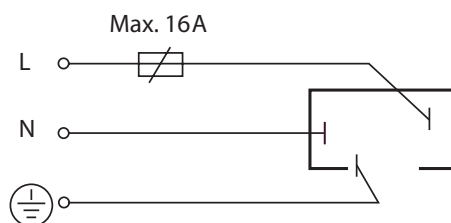

Connection

230 V AC, 16 A, 3.7 kW