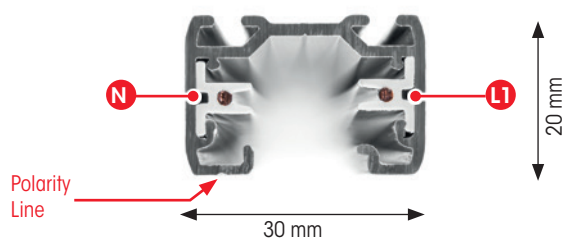

GLOBAL TRAC BASE

GLOBAL Trac Base is a compact, elegant looking one-circuit basic track. The compact track is light to handle and simple to install. Versatile installation options are part of the package. Quick and easy installation results in overall cost savings.

Application

- Public buildings (airports, cinemas, theaters, exhibition halls)
- Retail (supermarkets, shops)
- Office
- Residential area of use from homes to exhibition stands

GB Surface

GBF Recessed

GLOBAL Trac Base

Power Conductor Cross-Section: 2,5mm²

Connection

230 V AC, 16 A, 3.7 kW