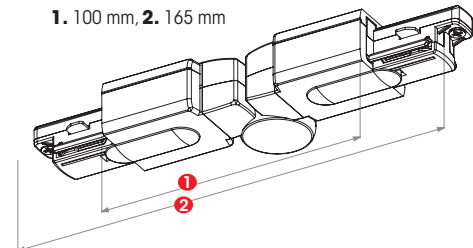

Straight Connector

GB 21
1. 65 mm

Adjustable corner connector GB 24

1. 100 mm, 2. 165 mm

End cap GB 41
1. 4 mm, 2. 24 mm

● *Flexible & Affordable*

1-CIRCUIT ADAPTERS

Purchase Code	Type	EAN code	Description	Colour	PCS / Package
KKT30333	GB66-1	6410014509651	6A 30N Slot connection	Grey	1/100
KKT30334	GB66-2	6410014508661	6A 30N Slot connection	Black	1/100
KKT30336	GB66-3	6410014509668	6A 30N Slot connection	White	1/100
KKT303339	GB66L-1	6410014501457	6A 30N Slot connection	Grey	100
KKT303317	GB66L-2	6410014501464	6A 30N Slot connection	Black	100
KKT303319	GB66L-3	6410014501471	6A 30N Slot connection	White	100