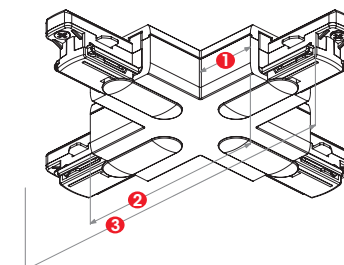

End feed GB 11, 12

1. 55 mm, 2. 88 mm

L-feed GB 34, 35

1. 55 mm, 2. 87 mm

T-feed GB 36, 37, 39, 40

1. 145 mm, 2. 80 mm, 3. 25 mm,
4. 55 mm, 5. 58 mm, 6. 88 mm

X-feed GB 38

1. 25 mm, 2. 80 mm, 3. 145 mm

Middle feed GB 14

1. 80 mm, 2. 145 mm

POLARITY IN BASE TRAC

Use of L-, T- and X- Feed. Red line indicates polarity ridge

Connectors without option for power supply:

Purchase Code	Type	EAN code	Colour	PCS/Package
KKT303220	GB21-1	6410014509187	Grey	1/100
KKT303221	GB21-2	6410014508210	Black	1/100
KKT303223	GB21-3	6410014509217	White	1/100