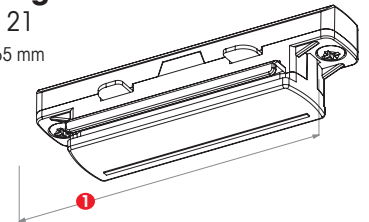

Straight Connector

GB 21
1. 65 mm