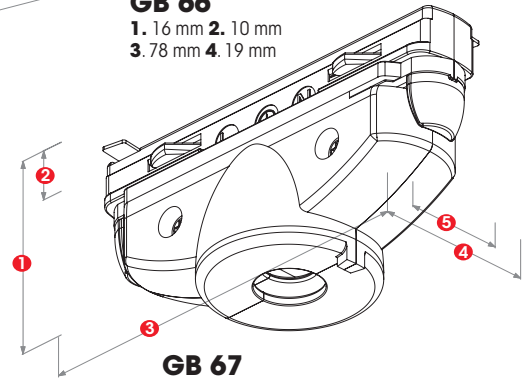

GB 66

1. 40 mm 2. 10 mm 3. 84 mm
4. 34 mm 5. 21 mm