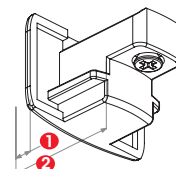

Middle feed GB 14

1. 80 mm, 2. 145 mm

POLARITY IN BASE TRAC

Use of L-, T- and X- Feed. Red line indicates polarity ridge

Connectors without option for power supply:

Purchase Code	Type	EAN code	Colour	PCS/Package
KKT303220	GB21-1	6410014509187	Grey	1/100
KKT303221	GB21-2	6410014508210	Black	1/100
KKT303223	GB21-3	6410014509217	White	1/100

Straight Connector

GB 21
1. 65 mm

Adjustable corner connector GB 24

1. 100 mm, 2. 165 mm

End cap GB 41
1. 4 mm, 2. 24 mm

● *Flexible & Affordable*

1-CIRCUIT ADAPTERS

Purchase Code	Type	EAN code	Description	Colour	PCS / Package
KKT30333	GB66-1	6410014509651	6A 30N Slot connection	Grey	1/100
KKT30334	GB66-2	6410014508661	6A 30N Slot connection	Black	1/100
KKT30336	GB66-3	6410014509668	6A 30N Slot connection	White	1/100
KKT303339	GB66L-1	6410014501457	6A 30N Slot connection	Grey	100
KKT303317	GB66L-2	6410014501464	6A 30N Slot connection	Black	100
KKT303319	GB66L-3	6410014501471	6A 30N Slot connection	White	100