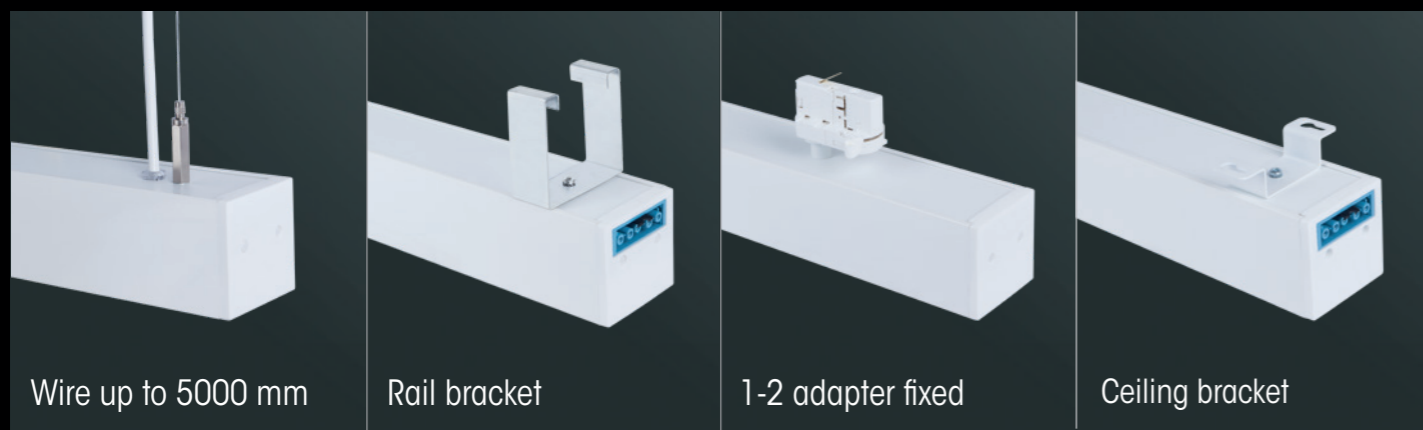

MULTIFUNCTIONAL ENERGY EFFICIENT

MOUNTING OPTIONS