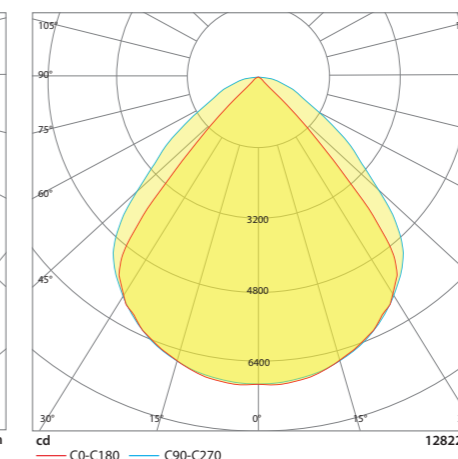

Microprismatic
Glare Free (UGR<19)