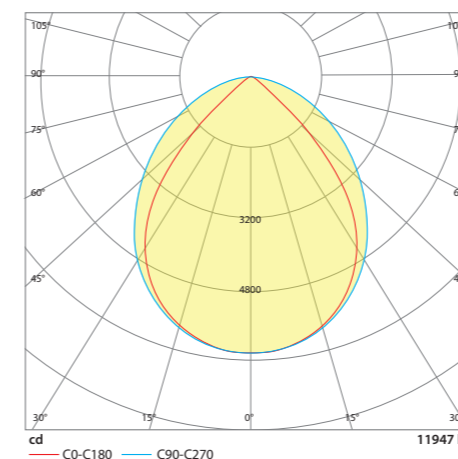

OPAL
General lighting