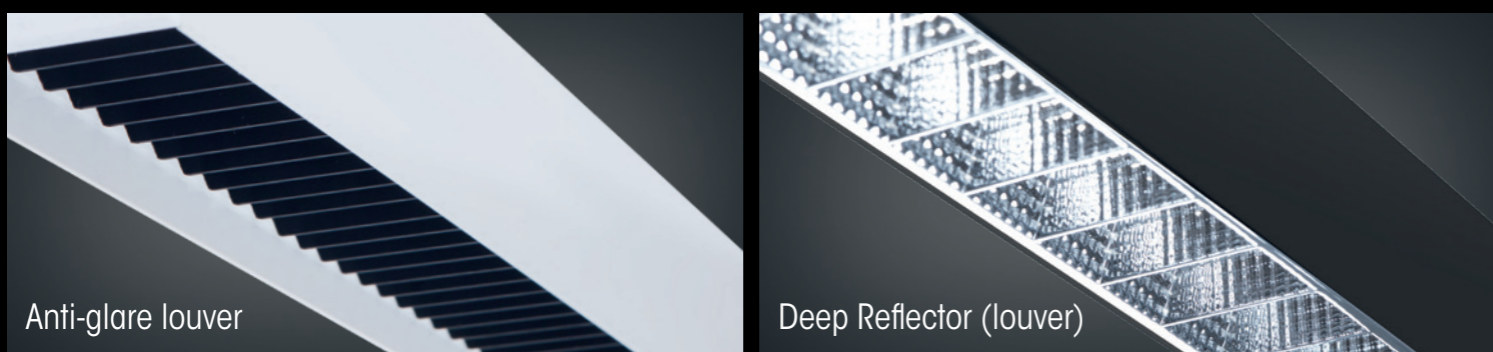

COLOURS

MULTIFUNCTIONAL ENERGY EFFICIENT

MOUNTING OPTIONS

GLARE REDUCER

NANO-X 800 mm							
Number	Flux	Power	Light distribution	Color temperature	Product color	Connection	Light source
11S D0 43 F8 AS 6	4927	53	Double Asymmetric	3000K	White	2x GA-69 Multi-Adapters *Fixed	LM800/CR180+ 3000K
11S D0 43 F8 MP 6	4509	53	Microprismatic	3000K	White	2x GA-69 Multi-Adapters *Fixed	LM800/CR180+ 3000K
11S D0 43 F8 OP 6	4229	53	Opal	3000K	White	2x GA-69 Multi-Adapters *Fixed	LM800/CR180+ 3000K
11S D0 44 F8 AS 6	5050	52	Double Asymmetric	4000K	White	2x GA-69 Multi-Adapters *Fixed	LM800/CR180+ 4000K
11S D0 44 F8 MP 6	4627	52	Microprismatic	4000K	White	2x GA-69 Multi-Adapters *Fixed	LM800/CR180+ 4000K
11S D0 44 F8 OP 6	4342	52	Opal	4000K	White	2x GA-69 Multi-Adapters *Fixed	LM800/CR180+ 4000K
11S XD 43 F8 AS 6	3029	30	Double Asymmetric	3000K	White	2x GA-69 Multi-Adapters *Fixed	LM800/CR180+ 3000K
11S XD 44 F8 AS 6	3101	29	Double Asymmetric	4000K	White	2x GA-69 Multi-Adapters *Fixed	LM800/CR180+ 4000K
11S D0 43 F8 LU 6	4600	53	Deep Reflector (louver)	3000K	White	2x GA-69 Multi-Adapters *Fixed	LM800/CR180+ 3000K
11S D0 44 F8 LU 6	4700	52	Deep Reflector (louver)	4000K	White	2x GA-69 Multi-Adapters *Fixed	LM800/CR180+ 4000K
11S D0 43 F8 LU 9	4600	53	Deep Reflector (louver)	3000K	Black	2x GA-69 Multi-Adapters *Fixed	LM800/CR180+ 3000K
11S D0 44 F8 LU 9	4700	52	Deep Reflector (louver)	4000K	Black	2x GA-69 Multi-Adapters *Fixed	LM800/CR180+ 4000K
11S D0 43 F8 LU 5	4600	53	Deep Reflector (louver)	3000K	Silver	2x GA-69 Multi-Adapters *Fixed	LM800/CR180+ 3000K
11S D0 44 F8 LU 5	4700	52	Deep Reflector (louver)	4000K	Silver	2x GA-69 Multi-Adapters *Fixed	LM800/CR180+ 4000K