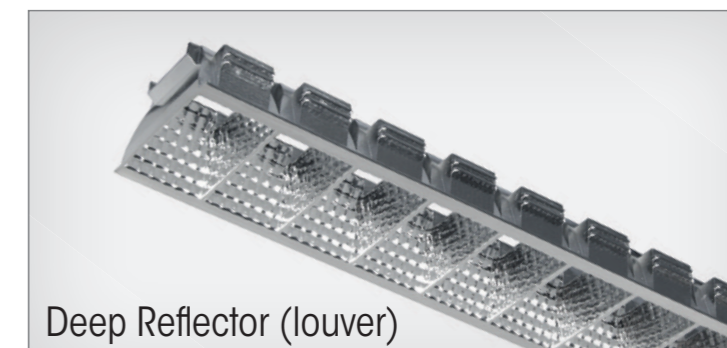

Glare reducer