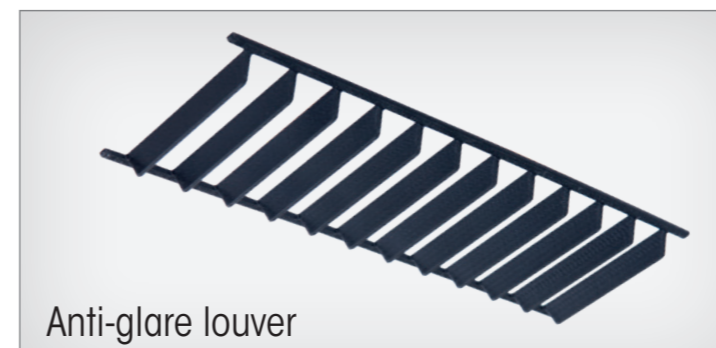

Glare reducer