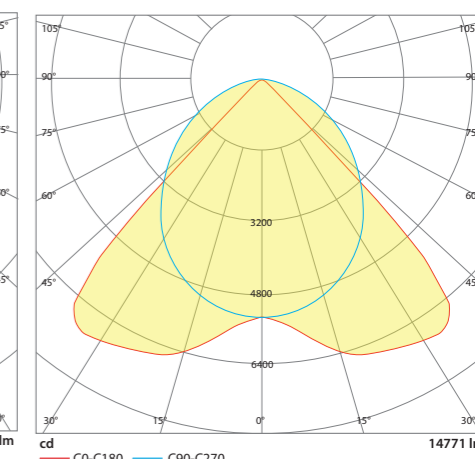

Nano Double Asymmetric
Lighting of merchandise shelves

PROFILE LENGTH	LIGHTSOURCE				POWER		
	LED Board	mA	Colour temp.	CRI	Max. Luminous Flux	System Wattage	System Efficacy
800 mm	LM800/830	350	3 000K	CRI 80+	4 925 Lm	53W	93Lm/W
800 mm	LM800/840	350	4 000K	CRI 80+	5 025 Lm	52W	97Lm/W
1200 mm	LM1200/830	350	3 000K	CRI 80+	7 675 Lm	81W	95Lm/W
1200 mm	LM1200/840	350	4 000K	CRI 80+	8 175 Lm	81W	101Lm/W
2400 mm	2x LM1200/830	350	3 000K	CRI 80+	14 275 Lm	160W	89Lm/W
2400 mm	2x LM1200/840	350	4 000K	CRI 80+	14 775 Lm	160W	92 Lm/W

COLOURS