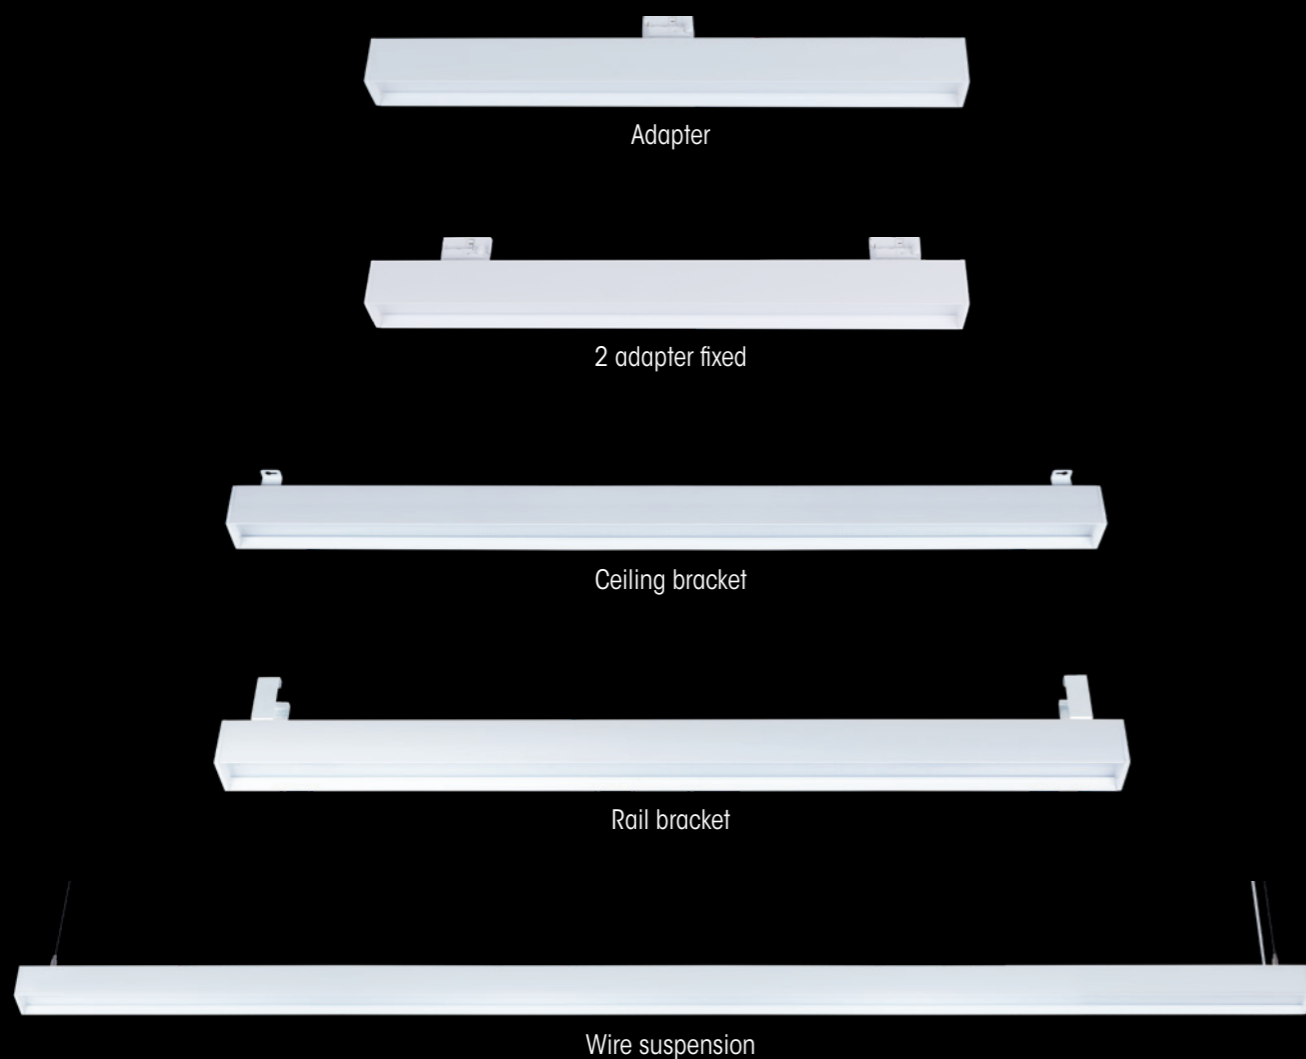

NANO-X LINEAR

PARTNER OF LIVAL

Sparkled by us.

Range from 800 to 2400mm

NANO-X	Length (A)	Width (B)	Height (C)
800 mm	812 mm	70 mm	69 mm
1200 mm	1212 mm	70 mm	69 mm
2400 mm	2412 mm	70 mm	69 mm
1200 mm telescope	1750 mm	70 mm	69 mm
2400 mm telescope	2950 mm	70 mm	69 mm

PROFILE LENGTH	LIGHTSOURCE				POWER		
	LED Board	mA	Colour temp.	CRI	Max. Luminous Flux	System Wattage	System Efficacy
800 mm	LM800/830	350	3 000K	CRI 80+	4 925 Lm	53W	93Lm/W
800 mm	LM800/840	350	4 000K	CRI 80+	5 025 Lm	52W	97Lm/W
1200 mm	LM1200/830	350	3 000K	CRI 80+	7 675 Lm	81W	95Lm/W
1200 mm	LM1200/840	350	4 000K	CRI 80+	8 175 Lm	81W	101Lm/W
2400 mm	2x LM1200/830	350	3 000K	CRI 80+	14 275 Lm	160W	89Lm/W
2400 mm	2x LM1200/840	350	4 000K	CRI 80+	14 775 Lm	160W	92 Lm/W